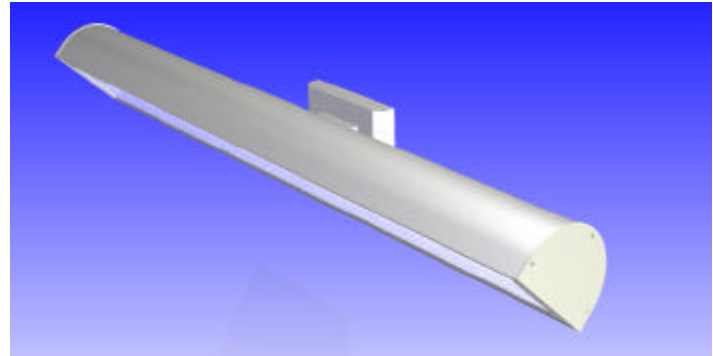

Lens

Extruded Acrylic or polycarbonate .118 Thick lens mounted in steel frame 20 GA. Frame mounted to housing with 6 fasteners. Gasketed between door frame and light shield to prevent light leak and contamination.

LED

24" Two (2) Linear LED Module. 27 Watt, 3000k, 4000k, or 5000k color temperature, 3665Lm. Total Lumen output 7330Lm.

48"

Four (4) Linear LED Module. 27Watt, 3000k, 4000k, or 5000k color temperature, 3665Lm. Total Lumen output 14660Lm.

LED Driver*

24"

One (1) Universal Everline LED Driver. Class 2, Input Voltage 120-277V 50-60Hz, Dimming Control 0-10V, Short circuit and open circuit protection rate: UL Dry & Damp Locations, RoHs Compliant, UL Recognized. Total Watts 63W.

48"

Two (2) drivers same as above, totaling 126W.

*Dimming control must be 0-10V to be compatible with driver.

Finish

Detergent cleaned with iron phosphate and chromic acid rust inhibitor. Chip resistant powder urethane polyester coating, electro-static applied and baked. Standard colors are sky white, textured bronze, and textured black. Custom colors are available. Consult factory or sales representative.

Fixture Warranty

The fixture mechanics are guaranteed to be free from defective material and workmanship, under normal installation and operating conditions, for ten years from date of shipment from the factory. The LED module is warranted for five years. See General Terms and Conditions.

Photometric Information

Contact factory.

Labels

ETL, CETL listed. IBEW #134 assembled and labeled. ARRA Compliant (Pending). Made in USA.

SPECIFICATIONS SUBJECT TO CHANGE WITHOUT NOTICE