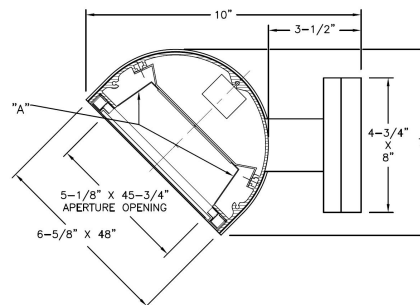

Photometric Information

Contact factory.

Labels

ETL, CETL listed. IBEW #134 assembled and labeled. ARRA Compliant (Pending). Made in USA.

SPECIFICATIONS SUBJECT TO CHANGE WITHOUT NOTICE

DIMENSIONS

10° Angle