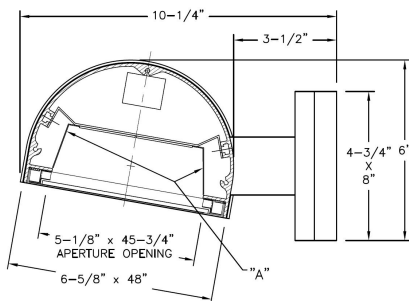

Photometric Information

Contact factory.

Labels

ETL, CETL listed. IBEW #134 assembled and labeled. ARRA Compliant (Pending). Made in USA.

SPECIFICATIONS SUBJECT TO CHANGE WITHOUT NOTICE

DIMENSIONS

10° Angle