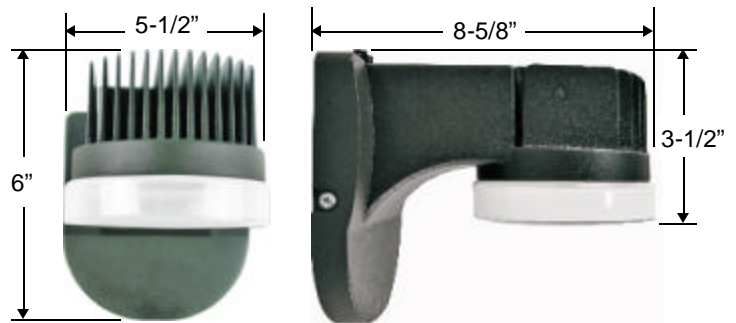

DIMENSIONS