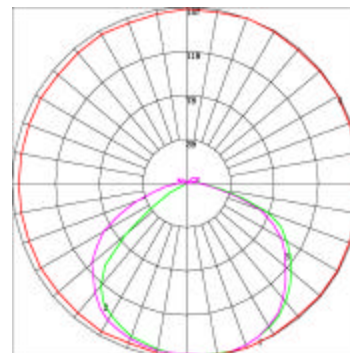

PHOTOMETRICS

WBE City of Chicago Certified

3254 North Kilbourn Avenue Chicago, Illinois 60641-4505
Phone: 773-427-7000 Fax: 800-217-1260 www.escolighting.com
Established 1975