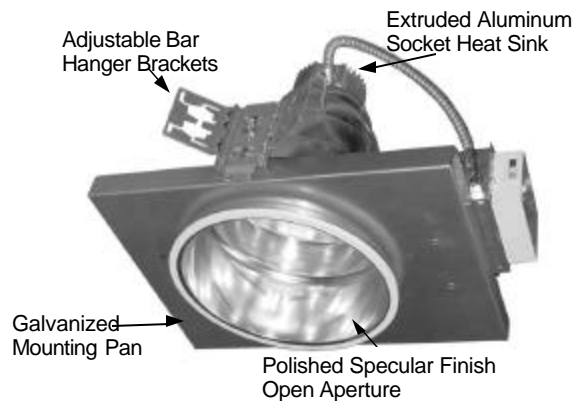

SPECIFICATIONS

Mounting Frame: 18 gauge (.048") galvanized steel die formed universal mounting frame fits most ceiling systems; minimum 1/2", maximum, 2" thick. Thru way splice box.

Reflector: Spun aluminum #3002, .050" thick specular finish. Consult factory for other finishes.

Ballast: Compact fluorescent electronic high power factor class P, universal voltage 120 thru 277 volt; 50/60 Hz.

Reflector Top: Extruded aluminum, supports socket. Dissipates heat from lamp and socket.

Lamp: Compact fluorescent PLT lamp max. 57W, 4 pin base (by others).

Lamp Holder: Vertically mounted white thermo-plastic with snap-in lamp retainer springs. See table.

Labels: ETL, CETL listed, suitable for wet location under covered ceiling. I.B.E.W. labeled.

Fixture Warranty: The fixture mechanics are guaranteed to be free from defective material and workmanship, under normal installation and operating conditions, for five years from date of shipment from the factory. See General Terms and Conditions.

Photometric Information: Contact factory.

SPECIFICATIONS SUBJECT TO CHANGE WITHOUT NOTICE