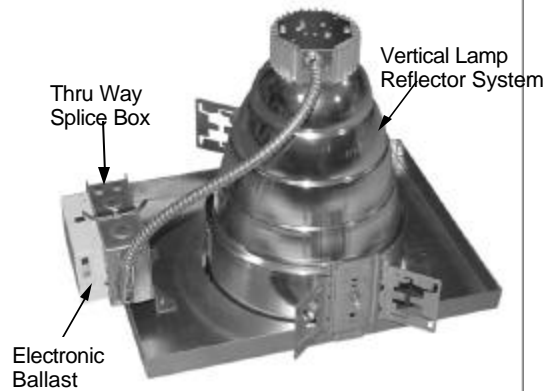

SPECIFICATIONS

Mounting Frame: 18 gauge (.048") galvanized steel die formed universal mounting frame fits most ceiling systems; minimum 1/2", maximum, 2" thick. Thru way splice box.

Reflector: Spun aluminum #3002, .050" thick specular finish. Consult factory for other finishes.

Ballast: Compact fluorescent electronic high power factor class P, universal voltage 120 thru 277 volt; 50/60 Hz.

Reflector Top: Extruded aluminum, supports socket. Dissipates heat from lamp and socket.

Lamp: Compact fluorescent PLT lamp max. 57W, 4 pin base (by others).

Lamp Holder: Vertically mounted white thermo-plastic with snap-in lamp retainer springs. See table.

Labels: ETL, CETL listed, suitable for wet location under covered ceiling. I.B.E.W. labeled.

Fixture Warranty: The fixture mechanics are guaranteed to be free from defective material and workmanship, under normal installation and operating conditions, for five years from date of shipment from the factory. See General Terms and Conditions.

Photometric Information: Contact factory.

SPECIFICATIONS SUBJECT TO CHANGE WITHOUT NOTICE