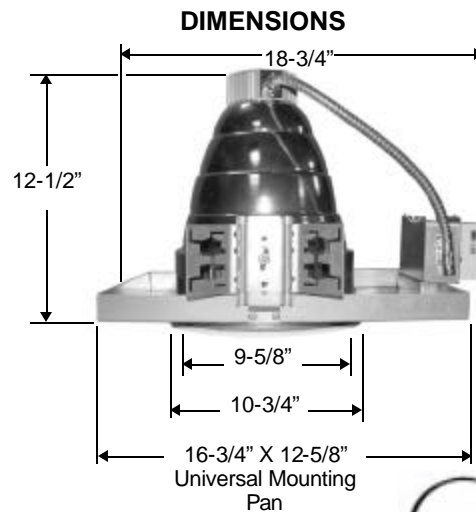

SPECIFICATIONS

Mounting Frame: 18 gauge (.048") galvanized steel die formed universal mounting frame fits most ceiling systems; minimum 1/2", maximum, 2" thick. Thru way splice box.

Reflector: Spun aluminum #3002, .050" thick specular finish. Consult factory for other finishes.

Ballast: Compact fluorescent electronic high power factor class P, universal voltage 120 thru 277 volt; 50/60 Hz.

Reflector Top: Extruded aluminum, supports socket. Dissipates heat from lamp and socket.

Lamp: Compact fluorescent PLT lamp max. 57W, 4 pin base (by others).

Lamp Holder: Vertically mounted white thermo-plastic with snap-in lamp retainer springs. See table.

Labels: ETL, CETL listed, suitable for wet location under covered ceiling. I.B.E.W. labeled.

Fixture Warranty: The fixture mechanics are guaranteed to be free from defective material and workmanship, under normal installation and operating conditions, for five years from date of shipment from the factory. See General Terms and Conditions.

Photometric Information: Contact factory.

SPECIFICATIONS SUBJECT TO CHANGE WITHOUT NOTICE