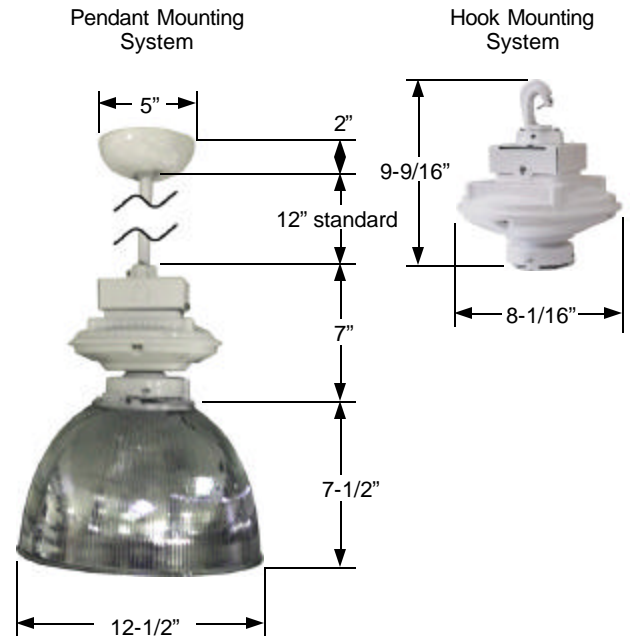

Dimensions